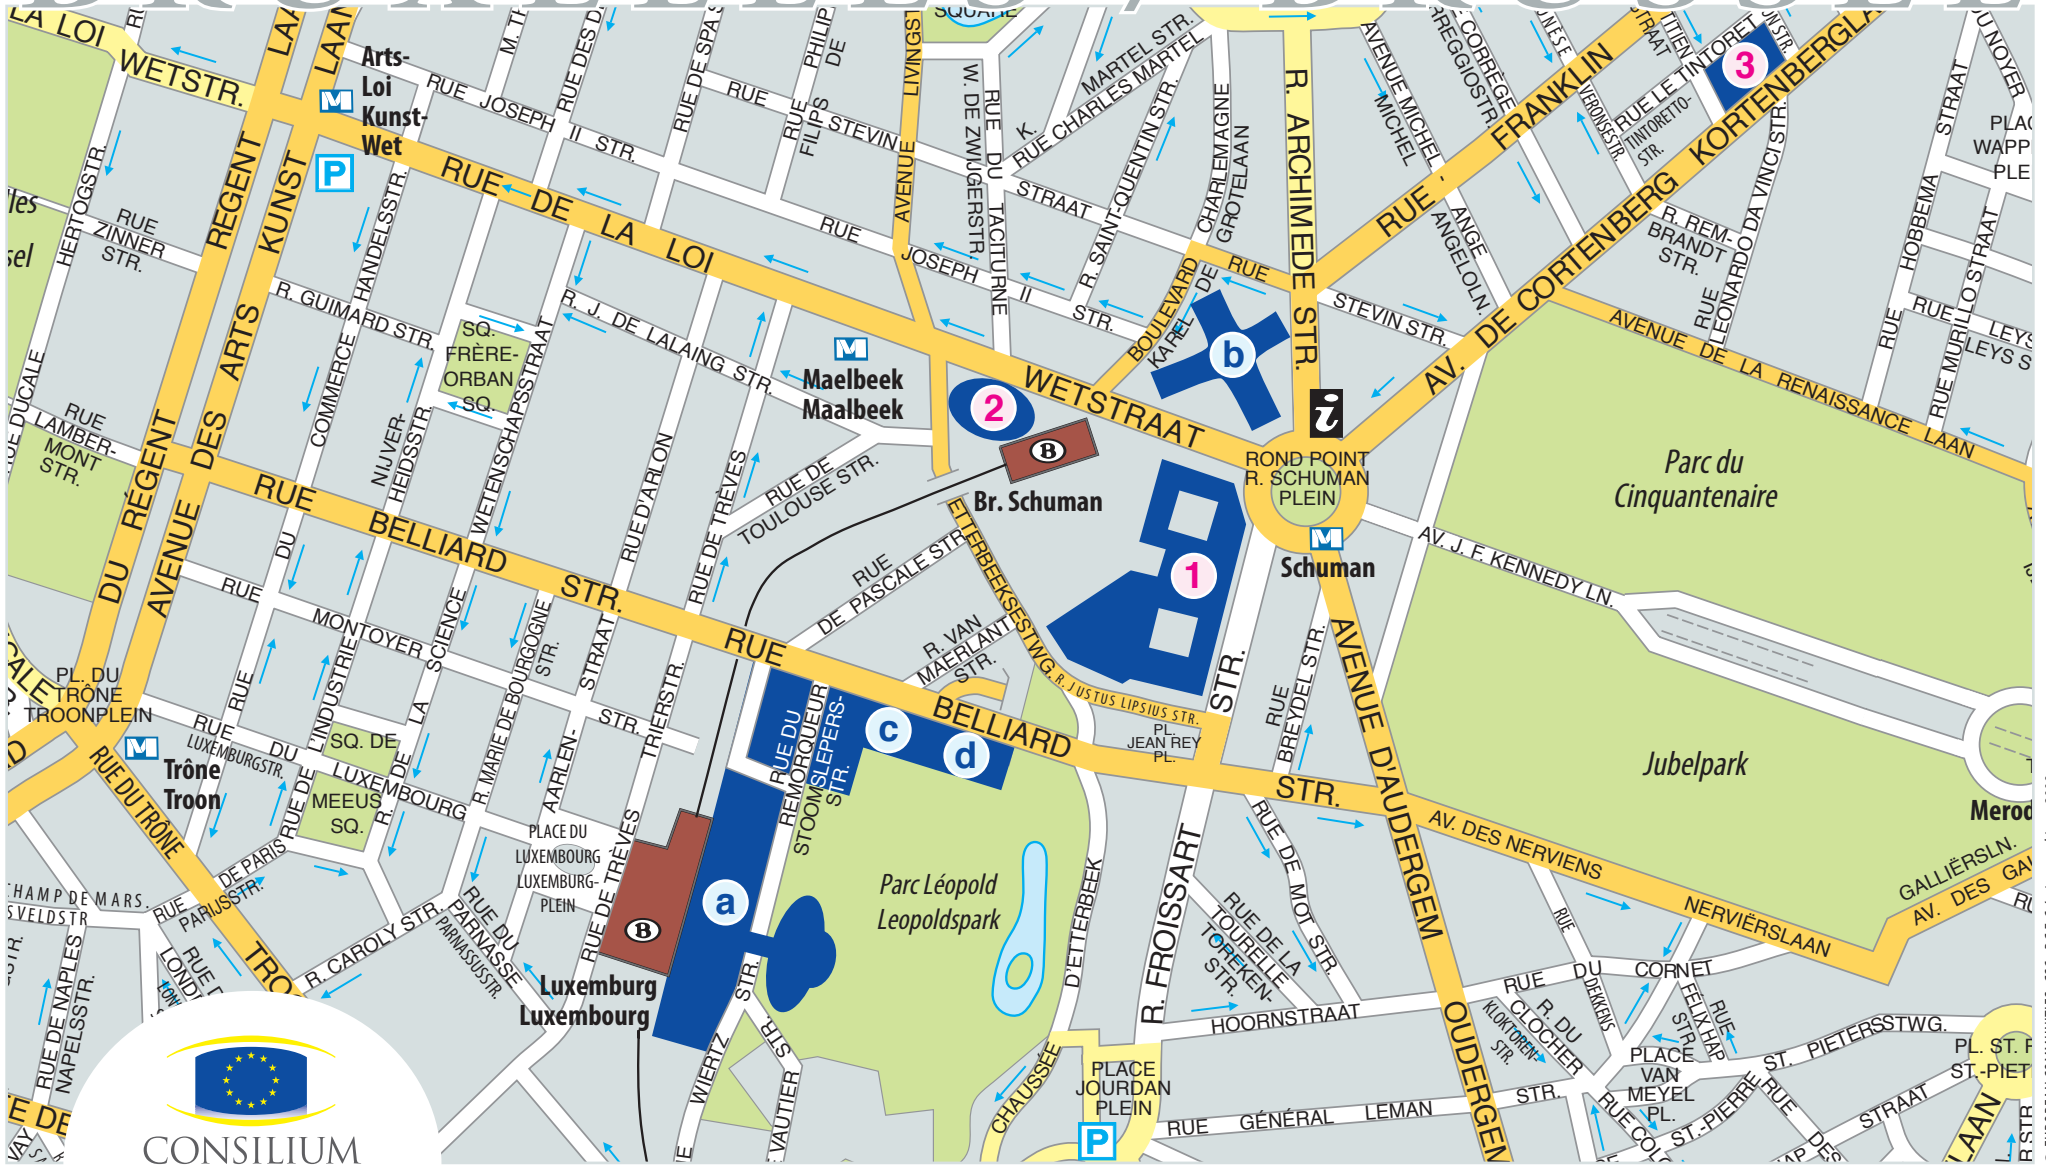

BRUXELLES / BRUSSEL

COUNCIL OF THE EUROPEAN UNION BUILDINGS

- 1** JUSTUS LIPSIVS - Rue de la Loi, 175
- 2** LEX - Rue de la Loi, 145
- 3** CORTENBERG - Avenue de Cortenberg, 150

 **Inf@Europa**
schuman 14
Council & Commission Information Centre

 METRO

 TRAIN STATION

OTHER EU INSTITUTIONS

- a** EUROPEAN PARLIAMENT - Rue Wiertz, 60
- b** EUROPEAN COMMISSION - Rue de la Loi, 200
- c** EUROPEAN ECONOMIC AND SOCIAL COMMITTEE - Rue Belliard, 99
- d** COMMITTEE OF THE REGIONS - Rue Belliard, 101